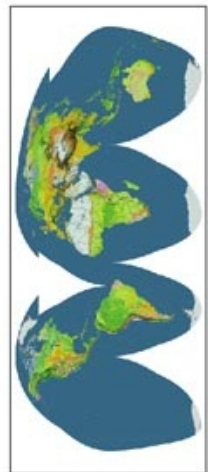

Take the quiz! Compare country size.
 Which of the images on both sides of this placemat are "area accurate?" How is the Hobo-Dyer projection below different from the one on the reverse side? Answers and details about all the images are at www.odt.org/hdp. To the right:

- (5) Van Sant's Geosphere,
- (6) Guelke's Toronto-centered projection,
- (7) the Oxford Globe, and
- (8) Goode's Homolosine

ISBN 1-931057-11-7
 To order: ODT, Inc. 1-800-736-1293
 Int'l Calls: 1-413-549-1293
www.odt.org
 E-mail: odtstore@aol.com
 Fax: 1-413-549-3503
 Box 134, Amherst, MA 01004 USA