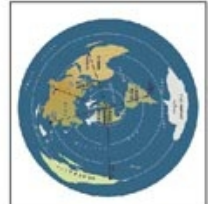

Take the quiz! Compare country size.
 Which of the images on both sides of this placemat are "area accurate?" How is the Hobo-Dyer projection below different from the one on the reverse side? Answers and details about all the images are at www.odt.org/hdp. To the right:

- (5) Van Sant's Geosphere,
- (6) Guelke's Toronto-centered projection,
- (7) the Oxford Globe, and
- (8) Goode's Homolosine

ISBN 1-931057-11-7
 To order: ODT, Inc. 1-800-736-1293
 Int'l Calls: 1-413-549-1293
www.odt.org
 E-mail: odtstore@aol.com
 Fax: 1-413-549-3503
 Box 134, Amherst, MA 01004 USA